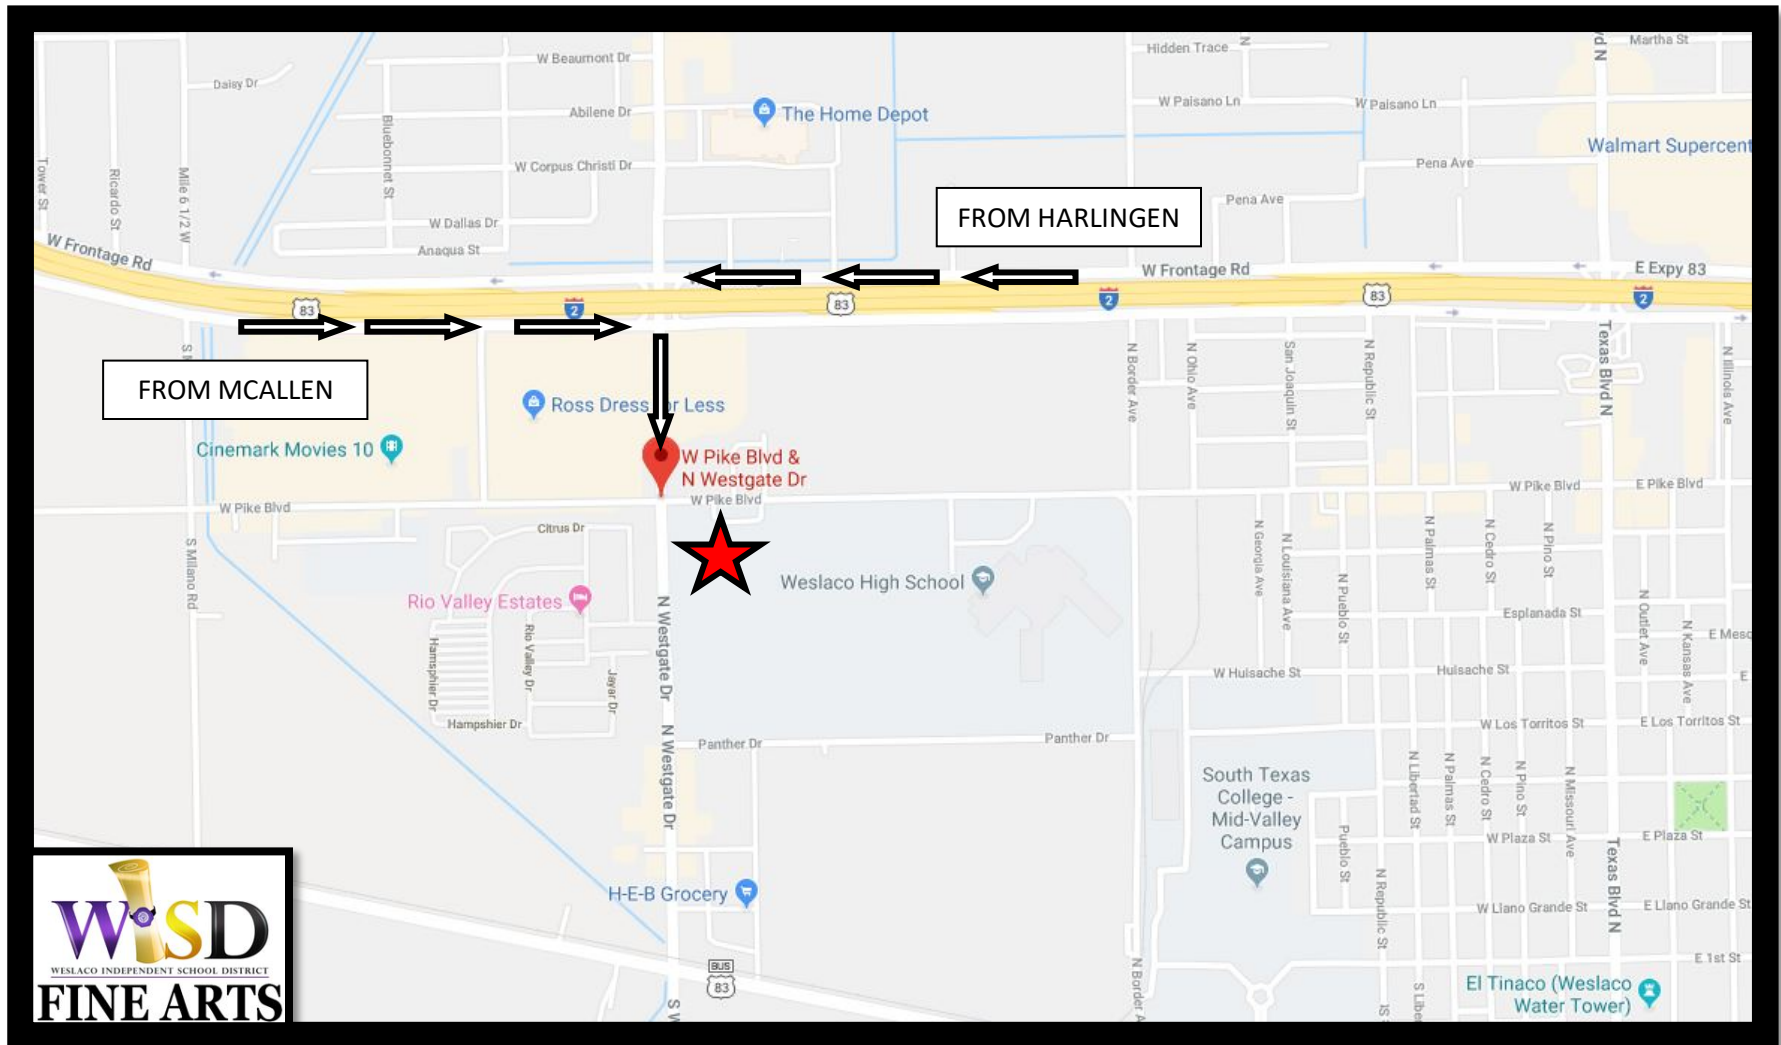

MAP TO BOBBY LACKEY STADIUM WESLACO, TEXAS

**Directions: Take the Mile 6W – Westgate Exit off of Interstate 2
Turn South on Westgate Dr.
Stadium is at the corner of Westgate Dr. and Pike Blvd.**